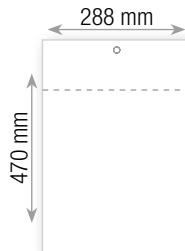

OL2280 OLANDESE DESIGN

mensile 12 fogli

carta: patinata lucida

allestimento: termosaldatura Tecnoblok

formato

Calendar page for January 2024. The page features a colorful abstract background with the word 'gennaio' written in large, white, lowercase letters. The calendar grid shows days of the week (L, M, M, G, V, S, D) and dates from 1 to 31. Each date includes the day of the week, the date number, and the name of the saint or feast day. For example, 1 L: Maria Madre di Dio; 20 S: S. Sebastiano; 31 M: S. Giovanni Battista. There are also two small calendar grids for December 2023 and February 2024. The page includes a hole punch at the top center.